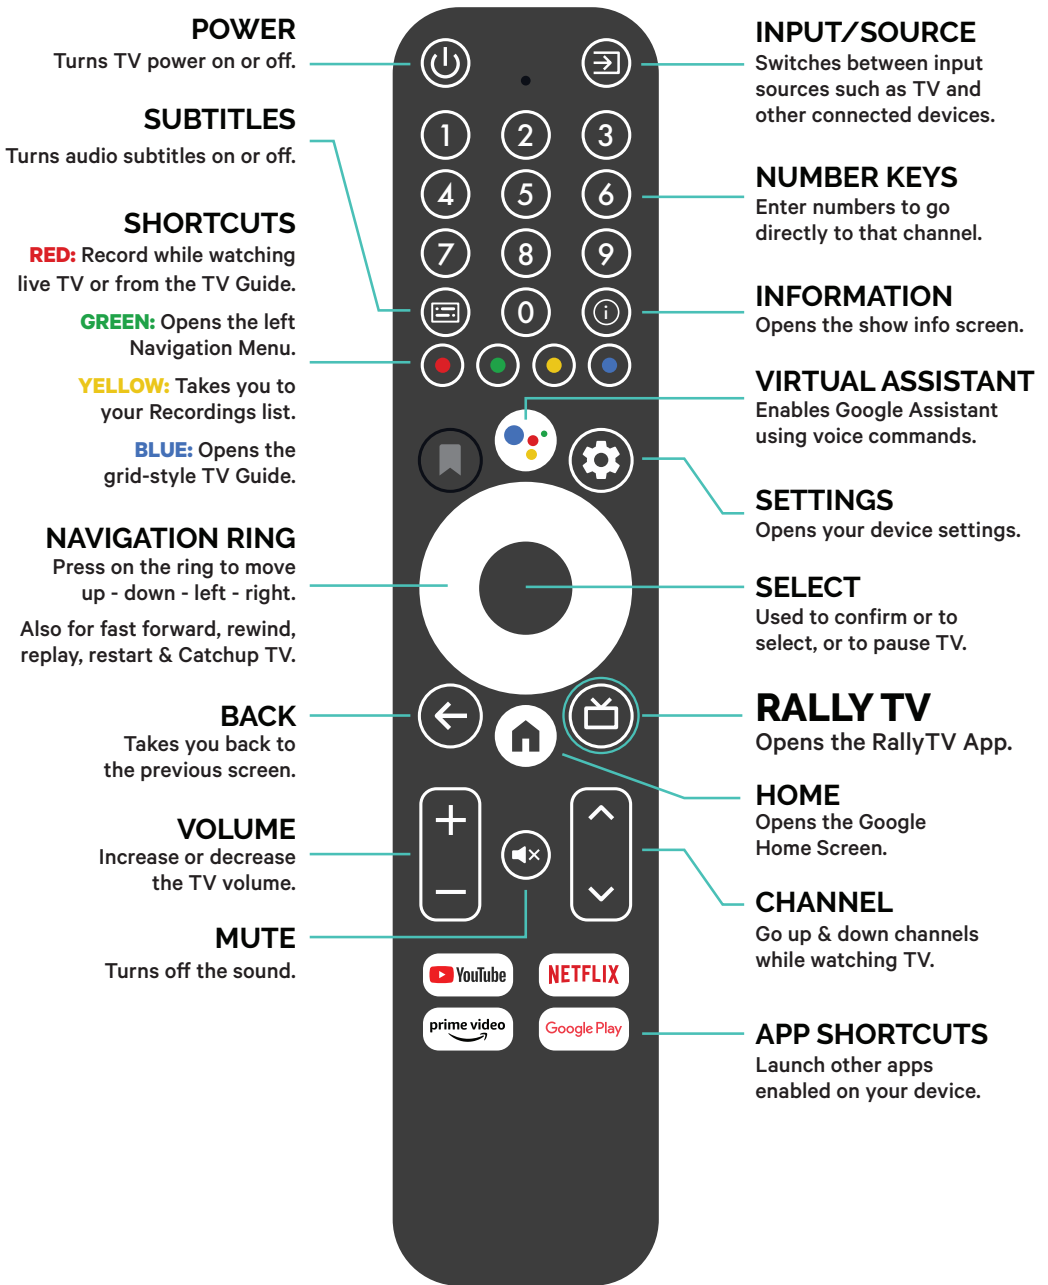

TV GUIDE

A&E	30	MyTV 38	138
ABC.....	18	National Geographic.....	85
AMC.....	53	NBC.....	17
AMI audio.....	71	OLN.....	37
AMI Télé.....	218	OMNI 1	4
AMI-TV	32	OMNI 2	14
APTN	15	OMNI	131
BNN Bloomberg	57	ONT.PARL.....	36
Cartoon Network.....	45	OUT TV	96
CBC News	26	OWN	72
CBC.....	6	PBS.....	21
CBS	16	Peachtree TV.....	47
CHCH.....	11	PIX 11.....	70
City TV	7	Salt & Light.....	91
CMT	38	Showcase.....	39
CNN	33	Silver Screen Classics	95
CP24.....	24	Sportsnet East	504
CPAC English	35	Sportsnet One.....	502
CPAC français.....	222	Sportsnet Ontario	501
CTV 2	20	Sportsnet Pacific.....	506
CTV Comedy	44	Sportsnet West.....	505
CTV Drama	10	Stingray Music	710 - 773
CTV Life.....	22	Turner Classic Movies	48
CTV News.....	62	TFO	13
CTV Sci-Fi.....	50	TLC	34
CTV	8	Todays Shopping Choice.....	31
Daystar	90	Treehouse	65
Discovery	42	TSN 1.....	507
Disney Channel.....	76	TSN 2.....	508
Disney Junior	77	TSN 3.....	509
Food Network	56	TSN 4.....	510
FOX	28	TSN 5	511
Fox News.....	88	TV5	229
FX.....	55	TVA	219
Global.....	3	TVO.....	2
Golf Network.....	513	Unis.....	231
HGTV	46	Vision TV.....	60
History.....	43	W Network.....	27
ICI RDI	221	Weather Network	23
ICI Télé	12	YES TV	9
MTV	52	YTV.....	25
MUCH	29		

REMOTE CONTROL

BUTTON GUIDE

NEED HELP WITH YOUR TV SERVICE?

Support is available 24 hours a day.

Please call: **416 307 1530**

RALLY